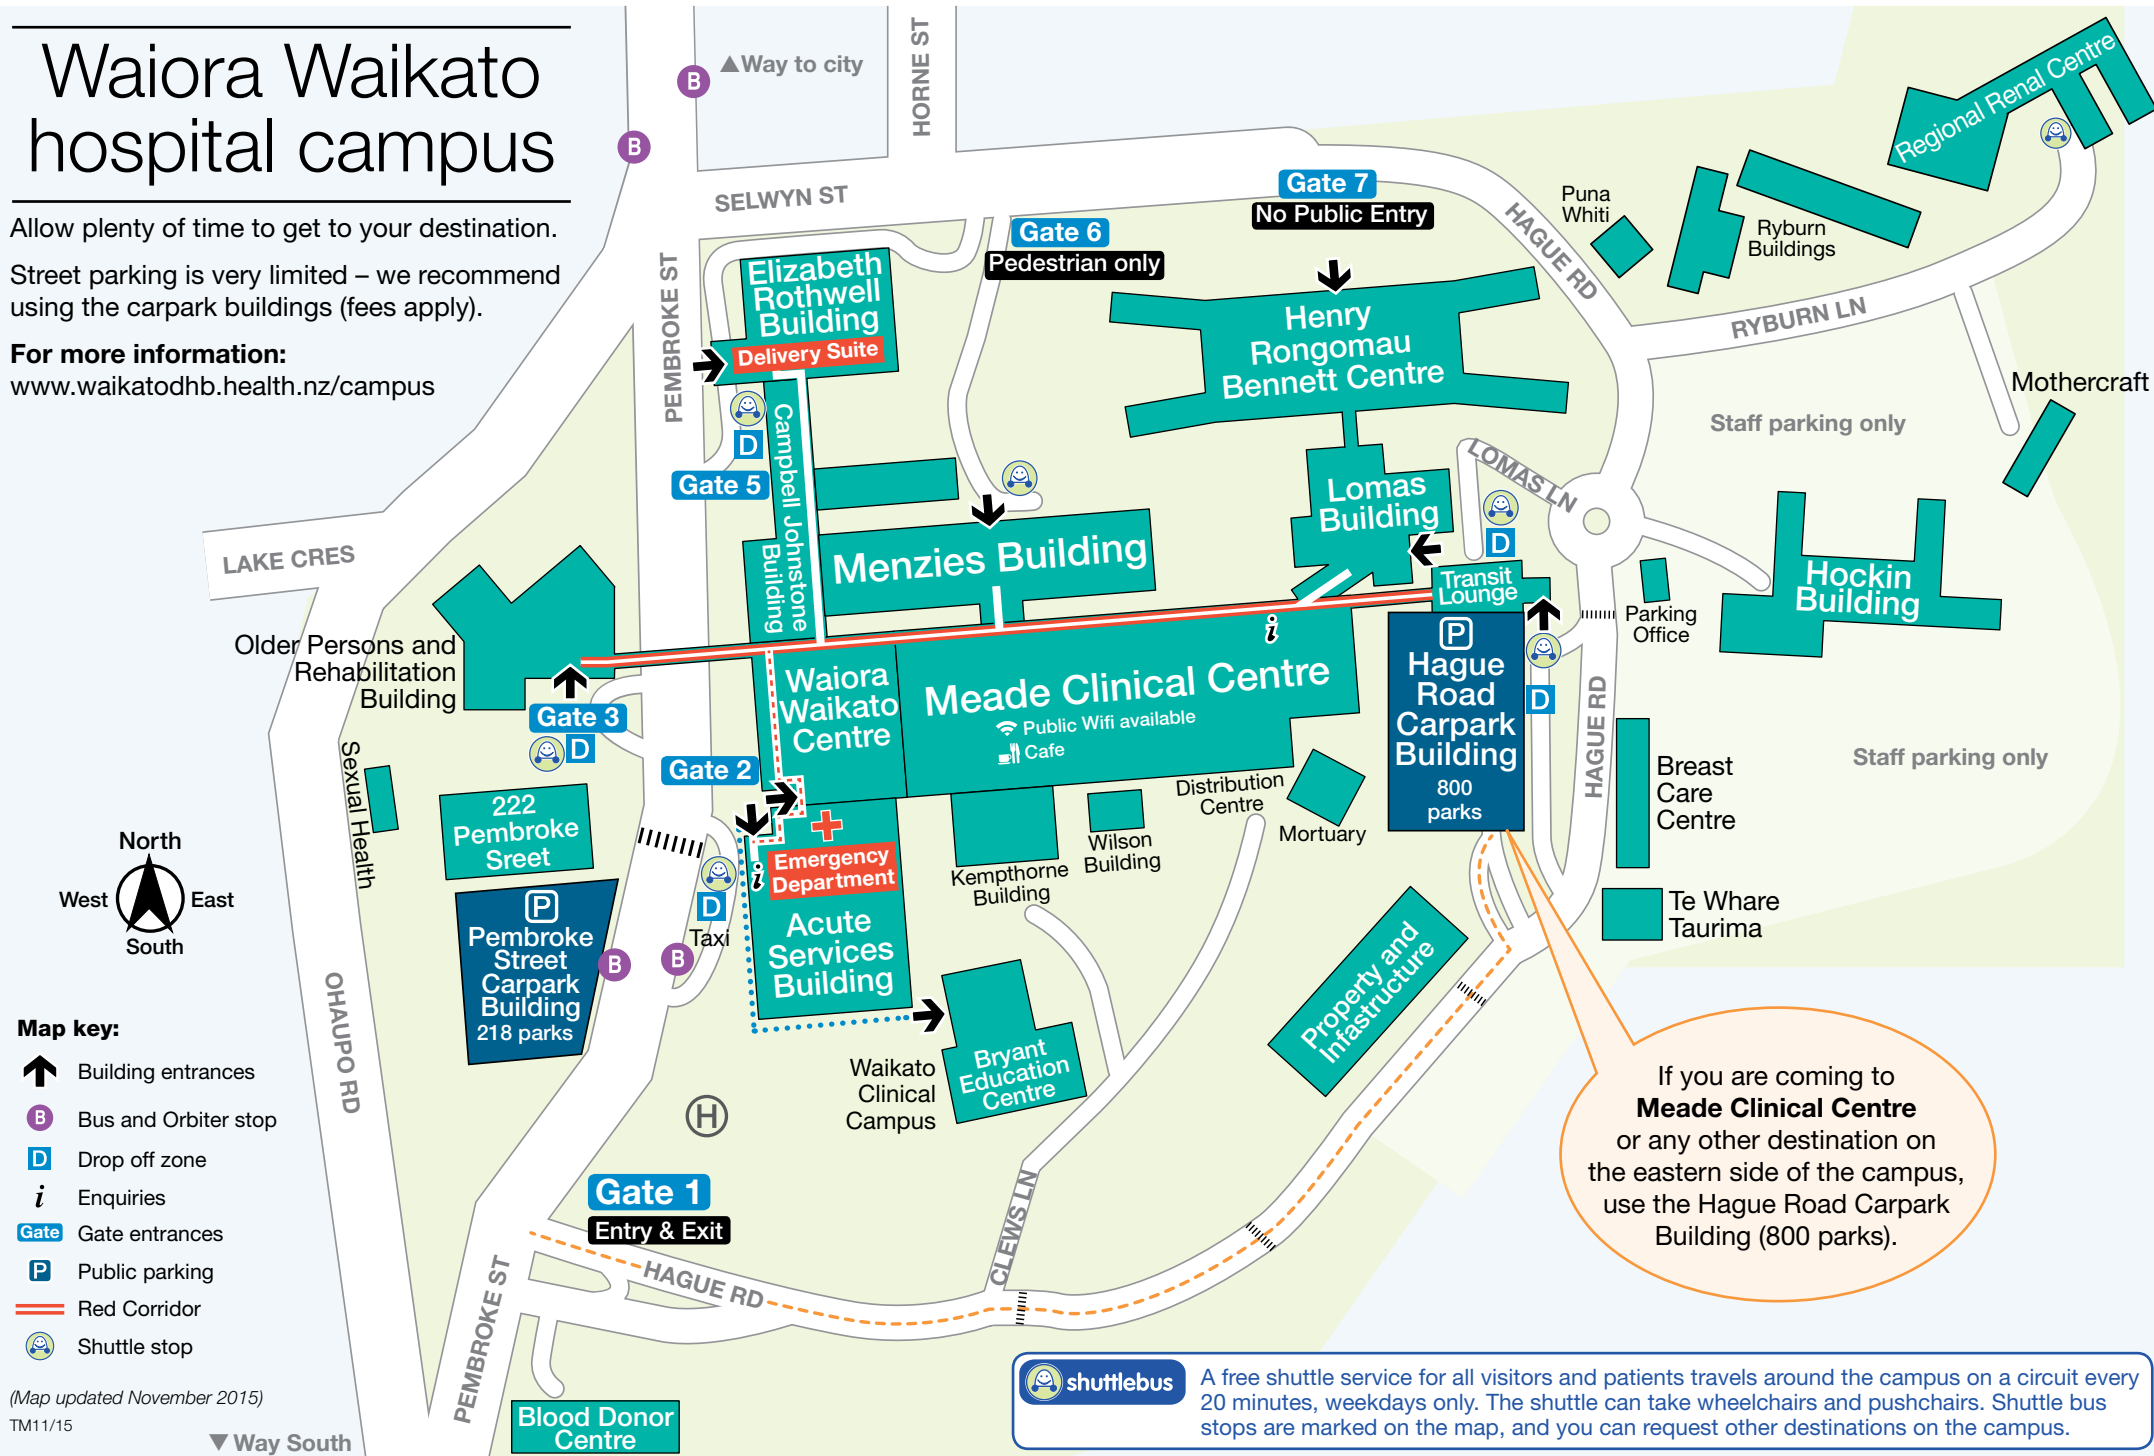

# Waiora Waikato hospital campus

Allow plenty of time to get to your destination.

Street parking is very limited – we recommend using the carpark buildings (fees apply).

**For more information:**

[www.waikatodhb.health.nz/campus](http://www.waikatodhb.health.nz/campus)

- Map key:**
- Building entrances
  - Bus and Orbiter stop
  - Drop off zone
  - Enquiries
  - Gate entrances
  - Public parking
  - Red Corridor
  - Shuttle stop

(Map updated November 2015)  
TM11/15

▼ Way South